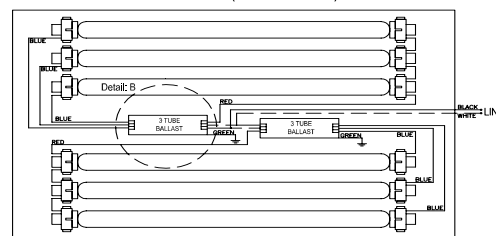

WWW.GLOBALFINISHING.COM • 800-848-8738 • industrial@globalfinishing.com

Use your smart phone
to visit our website:

Follow GFS:

facebook.com/globalfinishing

twitter.com/globalfinishing