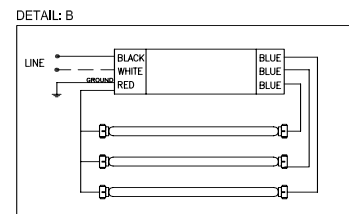

WWW.GLOBALFINISHING.COM • 800-848-8738 • industrial@globalfinishing.com