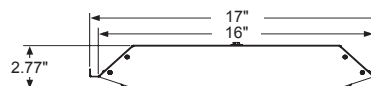

Dimensions & Wiring

6 TUBE WIRING - (Two Ballasts)